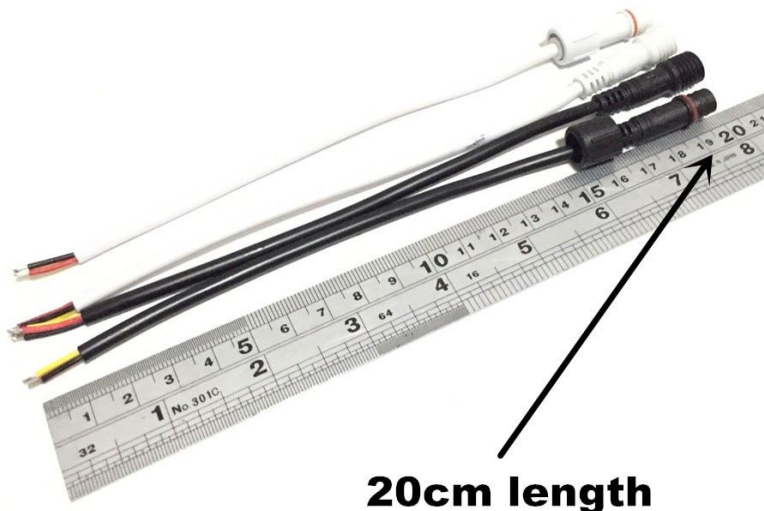

## Waterproof connector cable 2/3/4 40cm Male/Female plug pair for led strip.

Specifications:

- Color: Black or White
- Length: 40cm, (20cm each, 40cm total)
- Cable Diameter: 4mm ( external )
- Number of Core: 2 Pin, 3 Pin, 4 Pin
- External Material: PVC
- Type: Male plug and Female plug
- waterproof IP68
- easy to use, safe and reliable connection

**20cm length**

**4mm**