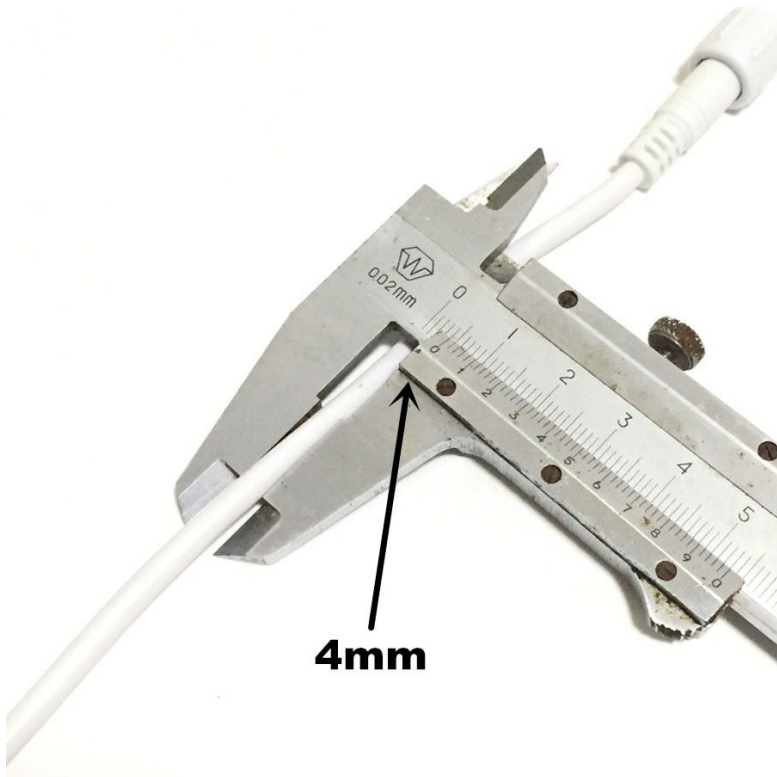

## Waterproof connector cable 2/3/4 40cm Male/Female plug pair for led strip.

Specifications:

- Color: Black or White
- Length: 40cm, (20cm each, 40cm total)
- Cable Diameter: 4mm ( external )
- Number of Core: 2 Pin, 3 Pin, 4 Pin
- External Material: PVC
- Type: Male plug and Female plug
- waterproof IP68
- easy to use, safe and reliable connection

**20cm length**

**4mm**